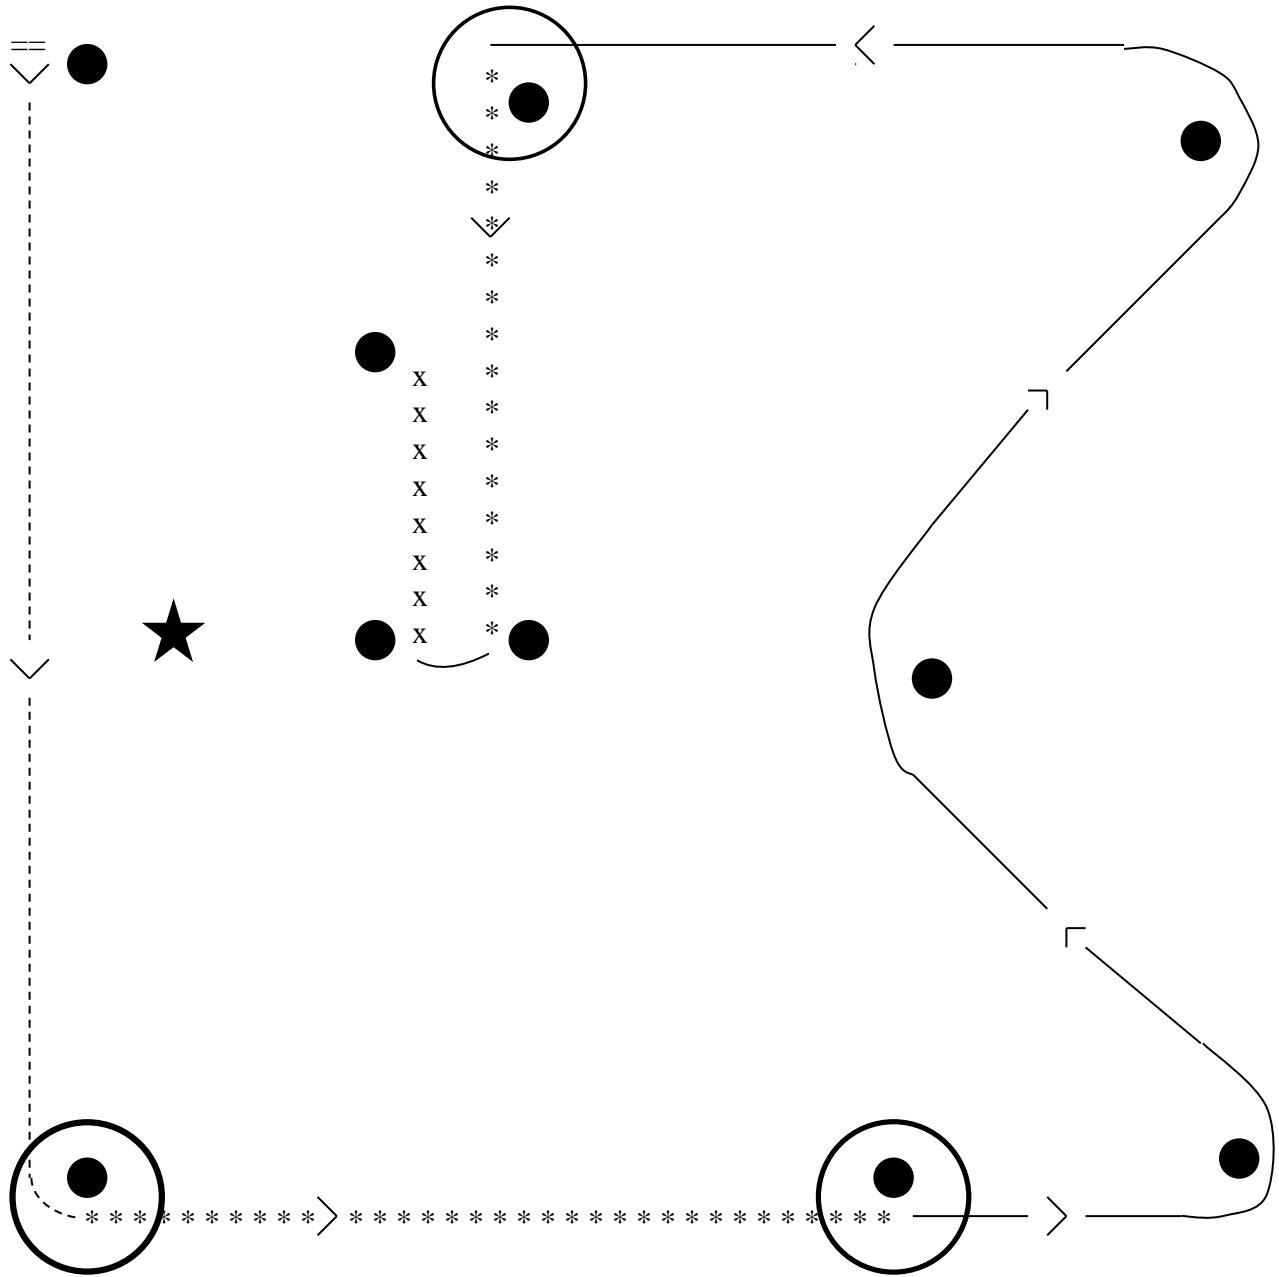

IGRA HORSEMANSHIP PATTERN

== Start

----- Walk

> Direction

***** Trot

● Visible Barrel, Cone, Bucket or Pole

———— Lope

○ Recommended Change Area

x x x x x x x x x Backing

★ Camera Position